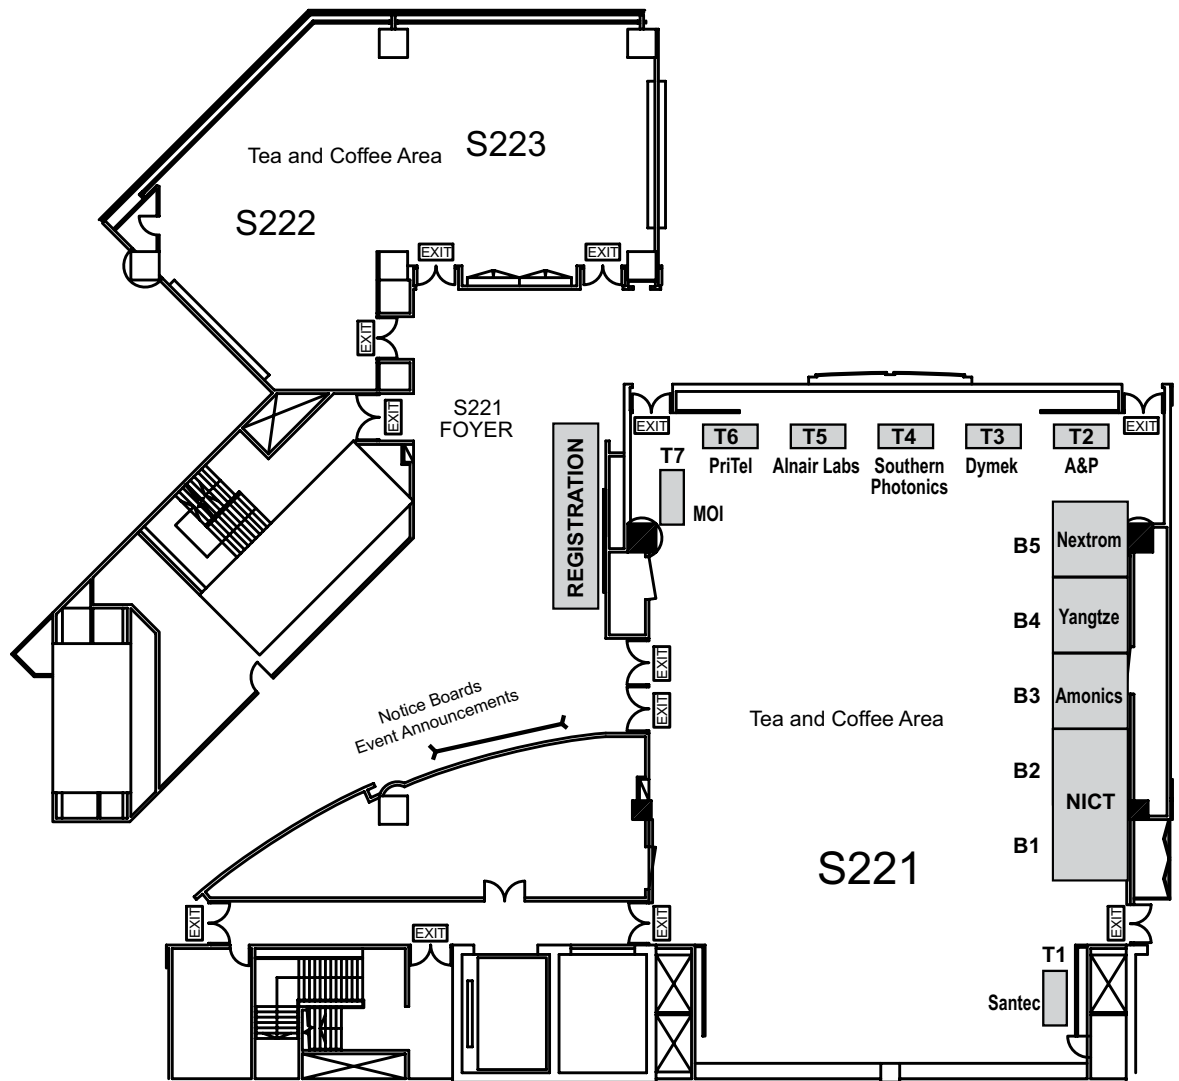

Exhibition Booths and Tabletops Allocation

Exhibition Hall Regulations:

- All bags are subject to search.
- Neither photography nor videotaping is permitted in the Exhibition Hall without the express written consent of the OECC 2009 organizer. Non-compliance may result in the surrendering of film and removal from the hall.
- Strollers are not allowed on the show floor at any time.
- Soliciting in the aisles or in any public spaces is not permitted.
- Distribution of literature is limited to exhibitors and must be done from within the confines of their tablespots or booths.
- Smoking is only permitted in designated exterior areas of the facility.
- Alcohol is not permitted in the Exhibition Hall during set-up and tear-down.